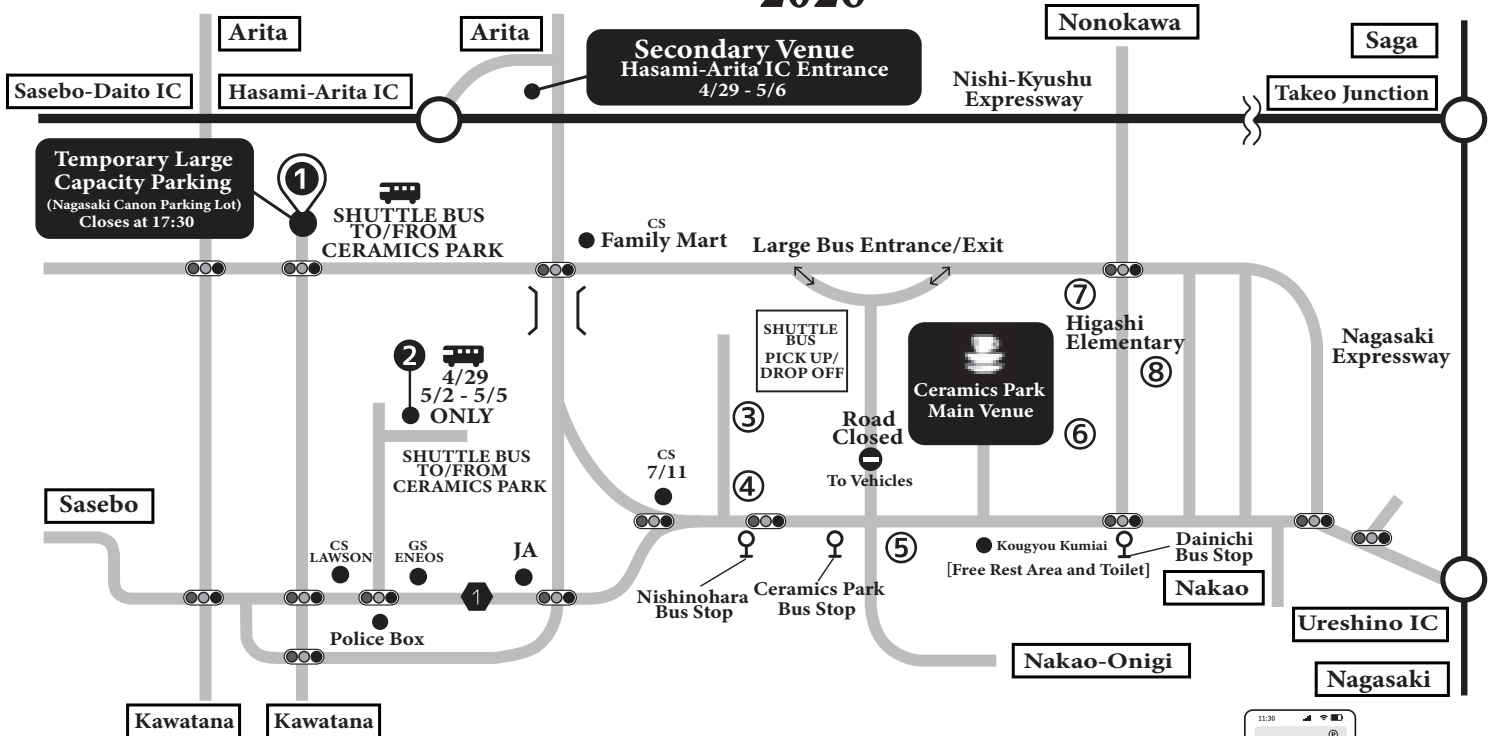

SCAN HERE FOR A REAL-TIME PARKING MAP.
CHECK CONGESTION AND WHERE TO GO. [APRIL 29 - MAY 5]

P PARKING INFO

※ Parking ¥1000 at the following town-run lots

NO.	LOCATION	HOURS OF OPERATION	CAPACITY	TOILET
1	NAGASAKI CANON			
	Cashless Payments Only	New Payment System from this Year Cashless payments only - please prepare a card, mobile payment, or IC card to make a payment. Alternatively, use the Times Club App.		
	TIMES CLUB APP	Times Club App payment option also available. Download the app and register an account in advance if you plan to use it.		
		iPhone	Android	

NO.	LOCATION	HOURS OF OPERATION	CAPACITY	TOILET
1	NAGASAKI CANON	[4/29] 8:00-17:00 [4/30-5/5] 8:30-17:30	1500	男女
2	WAVE HALL (HASAMI TOWN CULTURAL CENTER)	[4/29, 5/2-5/5] 8:30-17:00	200	—
3	KOUSHINEN BASEBALL FIELD	CLOSED WHEN RAINING	350	男女
4	HASAMI TOWN AUDITORIUM (KODOU)	8:00-17:00	100	男女
5	KOUGYOU KUMIAI (OPPOSITE ENTRANCE TO CERAMICS PARK)		100	男女
6	HIGASHI ELEMENTARY GROUNDS		300	男女
7	HIGASHI ELEMENTARY GYMNASIUM	8:30-17:00	40	—
8	KAMEYAMA CONSTRUCTION PARKING LOT		40	男女

ARITA ↔ HASAMI (MAIN VENUE) SHUTTLE BUS

BUS FARE [TAX INCLUDED] ¥500
FREE FOR AGES 18 AND UNDER

SHOW YOUR BOARDING PASS (WRISTBAND) FOR UNLIMITED SAME-DAY TRAVEL *COLOR CHANGES DAILY

ARITA STATION BUS STOP
FIRST SERVICE... 8:30
DEPARTS
2 DEPARTURES PER HOUR
APPROXIMATELY EVERY 30 MINUTES
LAST SERVICE... 16:30
DEPARTS