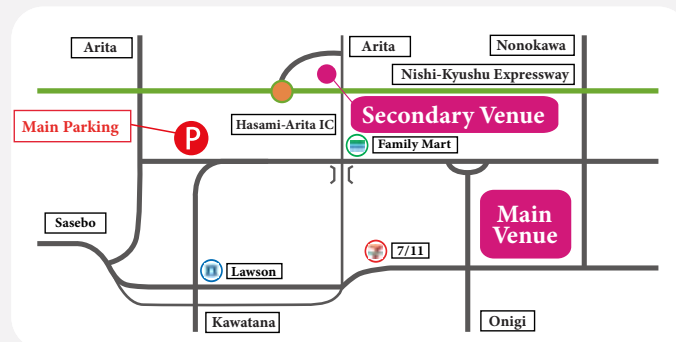

MAIN VENUE

Ceramics Park

SECONDARY VENUE

Hasami-Arita IC
Parking Lot

PARKING

Car ¥1000 per use

Bus ¥2000 per use

SHUTTLE BUS

Hasami ⇄ Arita

¥500 per passenger

Free for ages 18 and under

ACCESS MAP

VENUE MAP

OFFICIAL HOMEPAGE
<https://hasamitoukimatsuri.com/>

OFFICIAL INSTAGRAM
https://www.instagram.com/hasami_porcelain_fes/

SCAN HERE FOR A REAL-TIME PARKING MAP.
CHECK CONGESTION AND WHERE TO GO. [APRIL 29 - MAY 5]

P PARKING INFO

※ Parking ¥1000 at the following town-run lots

NO.	LOCATION	HOURS OF OPERATION	CAPACITY	TOILET
1	NAGASAKI CANON			
	Cashless Payments Only	New Payment System from this Year Cashless payments only - please prepare a card, mobile payment, or IC card to make a payment. Alternatively, use the Times Club App.		
	TIMES CLUB APP	Times Club App payment option also available. Download the app and register an account in advance if you plan to use it.		
		iPhone	Android	

※Vehicle entry may be restricted from around 3:30 PM onward.

NO.	LOCATION	HOURS OF OPERATION	CAPACITY	TOILET
1	NAGASAKI CANON	[4/29] 8:00-17:00 [4/30-5/5] 8:30-17:30	1500	男女
2	WAVE HALL (HASAMI TOWN CULTURAL CENTER)	[4/29, 5/2-5/5] 8:30-17:00	200	—
3	KOUSHINEN BASEBALL FIELD	CLOSED WHEN RAINING	350	男女
4	HASAMI TOWN AUDITORIUM (KODOU)	8:00-17:00	100	男女
5	KOUGYOU KUMIAI (OPPOSITE ENTRANCE TO CERAMICS PARK)		100	男女
6	HIGASHI ELEMENTARY GROUNDS		300	男女
7	HIGASHI ELEMENTARY GYMNASIUM	8:30-17:00	40	—
8	KAMEYAMA CONSTRUCTION PARKING LOT		40	男女