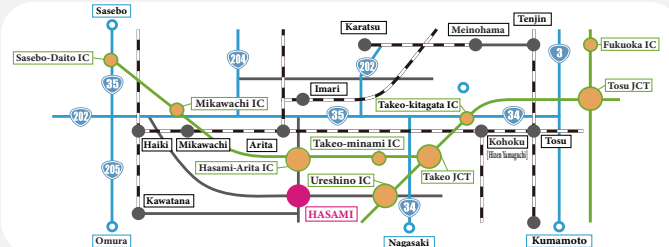

MAIN VENUE

Ceramics Park

SECONDARY VENUE

Hasami-Arita IC
Parking Lot

PARKING

Car ¥1000 per use

Bus ¥2000 per use

SHUTTLE BUS

Hasami ⇄ Arita

¥500 per passenger

Free for ages 18 and under

ACCESS MAP

VENUE MAP

OFFICIAL HOMEPAGE
<https://hasamitoukimatsuri.com/>

OFFICIAL INSTAGRAM
https://www.instagram.com/hasami_porcelain_fes/

SCAN HERE FOR A REAL-TIME PARKING MAP.
CHECK CONGESTION AND WHERE TO GO. [APRIL 29 - MAY 5]

P PARKING INFO

※ Parking ¥1000 at the following town-run lots

NO.	LOCATION	HOURS OF OPERATION	CAPACITY	TOILET
1	NAGASAKI CANON			
	Cashless Payments Only	New Payment System from this Year Cashless payments only - please prepare a card, mobile payment, or IC card to make a payment. Alternatively, use the Times Club App.		
	TIMES CLUB APP	Times Club App payment option also available. Download the app and register an account in advance if you plan to use it.		
		iPhone	Android	

EVENT CALENDAR (SCHEDULE)

EVENT NAME	DATES	LOCATION
OVERGLAZE PAINTING	4/29~5/5	WORLD KILN PARK
SLIP CASTING	4/29~5/5	DOUROU FUKUSHAKAIKAN (OPPOSITE ENTRANCE TO CERAMICS PARK)
WHEEL THROWING	4/29~5/5	DENTOU KOUGEISHI BOOTH