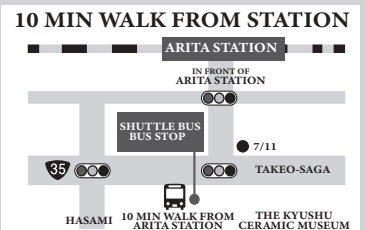

EVENT CALENDAR (SCHEDULE)

EVENT NAME	DATES	LOCATION
OVERGLAZE PAINTING	4/29~5/5	WORLD KILN PARK
SLIP CASTING	4/29~5/5	DOUROU FUKUSHAKAIKAN (OPPOSITE ENTRANCE TO CERAMICS PARK)
WHEEL THROWING	4/29~5/5	DENTOU KOUGEISHI BOOTH

SPONSOR: HASAMI PORCELAIN FESTIVAL ASSOCIATION (HASAMI PORCELAIN PROMOTION ASSOCIATION)
☎ (0956) 85-2214
<https://hasamitoukimatsuri.com>